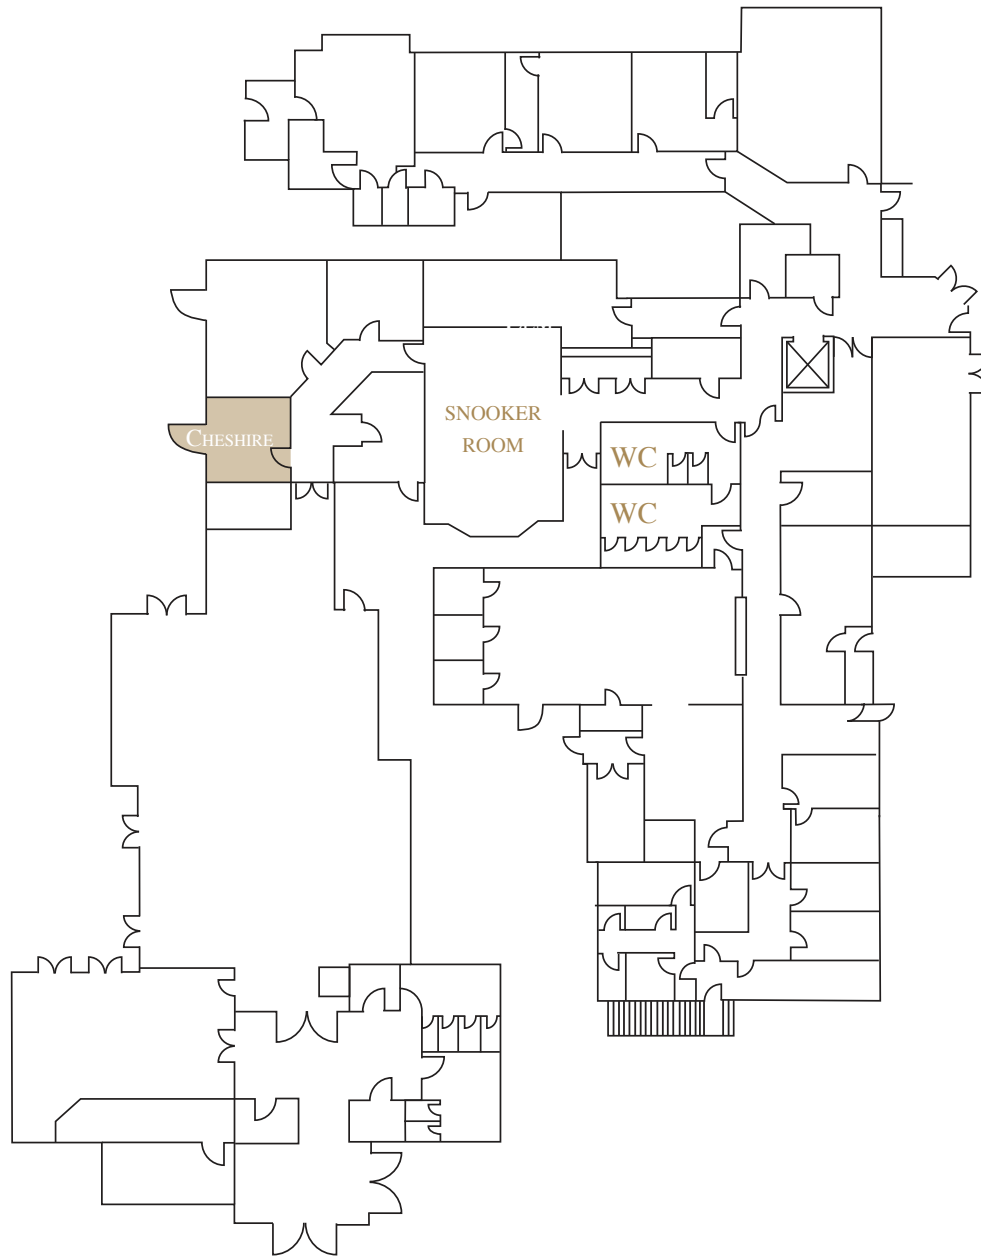

CHESHIRE

ROOM SPECIFICATION

Cheshire is the perfect room for small meetings of fifteen people or fewer and can also be used for interviews. Situated in a quiet area of the hotel it is ideal for privacy

LIGHTING

Dimmers, Blackout, Natural Light

POWER

13 Amp Sockets

ACCESS

Max. Door Height 2m
Max. Door Width 0.9m

DIMENSIONS

(L) 6m x (W) 4.5m x (H) 2.87m
Area 27m²

ROOM CONFIGURATIONS

Level access / Toilets /
Parking

ROOM CONFIGURATIONS

15

8

10